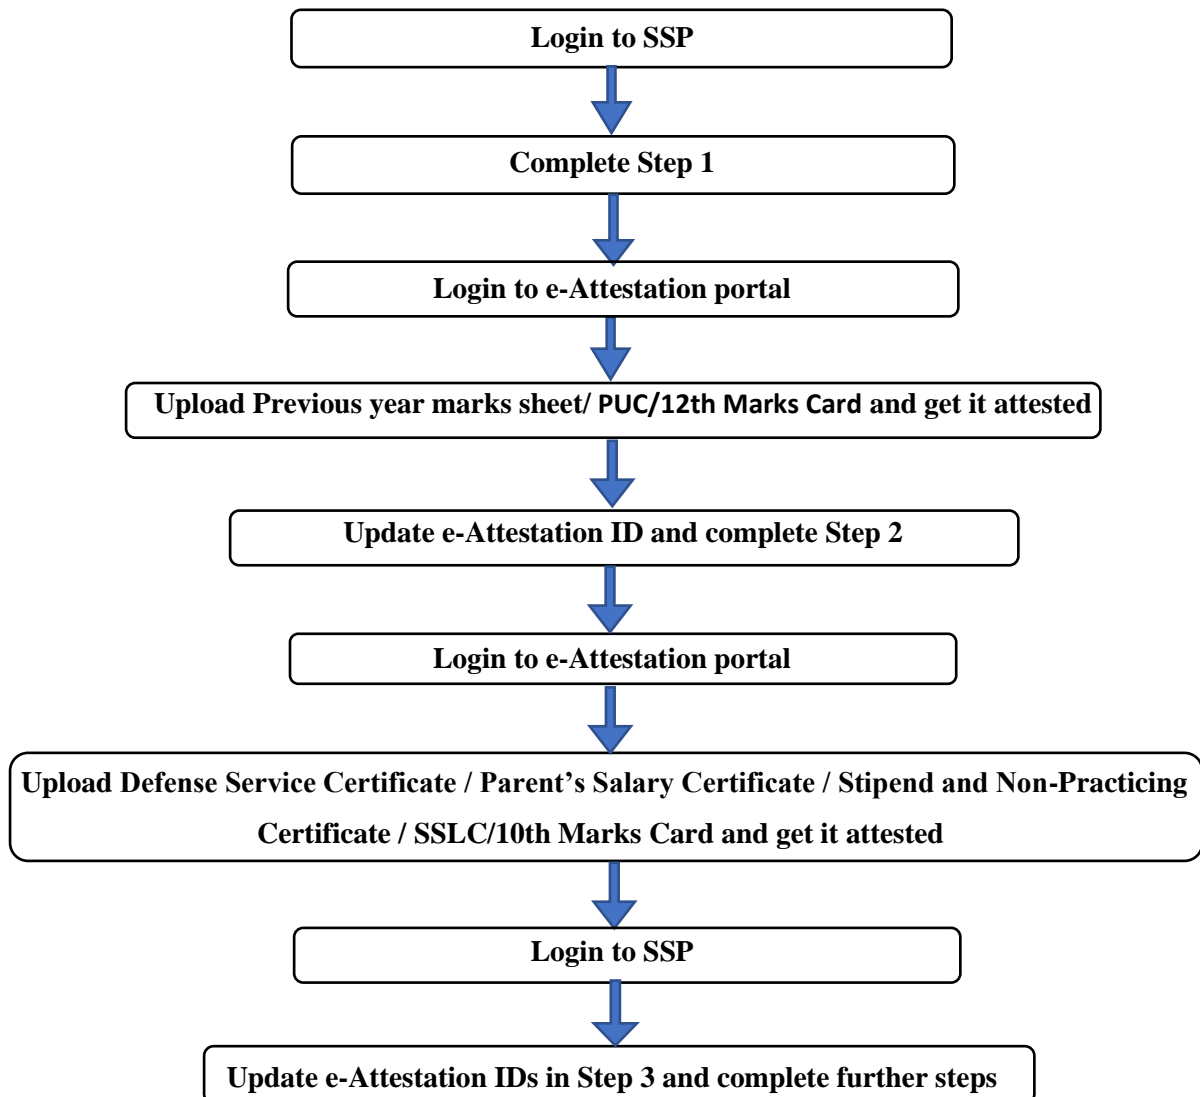

**Flow chart to upload Defense Service Certificate / Parent's Salary Certificate / Stipend and Non-Practicing Certificate / SSLC/10th Marks Card / PUC/12th Marks Card for students studying in universities located inside Karnataka**

**Flow chart to upload Defense Service Certificate / Parent's Salary Certificate / Stipend and Non-Practicing Certificate / SSLC/10th Marks Card for students studying in universities located inside Karnataka**

**Flow chart to upload PUC/12th Marks Card for students studying in universities located inside Karnataka**

**Flow chart to upload documents for students currently studying in universities located inside Karnataka but pursued their previous course in University located outside Karnataka**

**Flow chart to upload documents for students studying in universities  
located outside Karnataka**